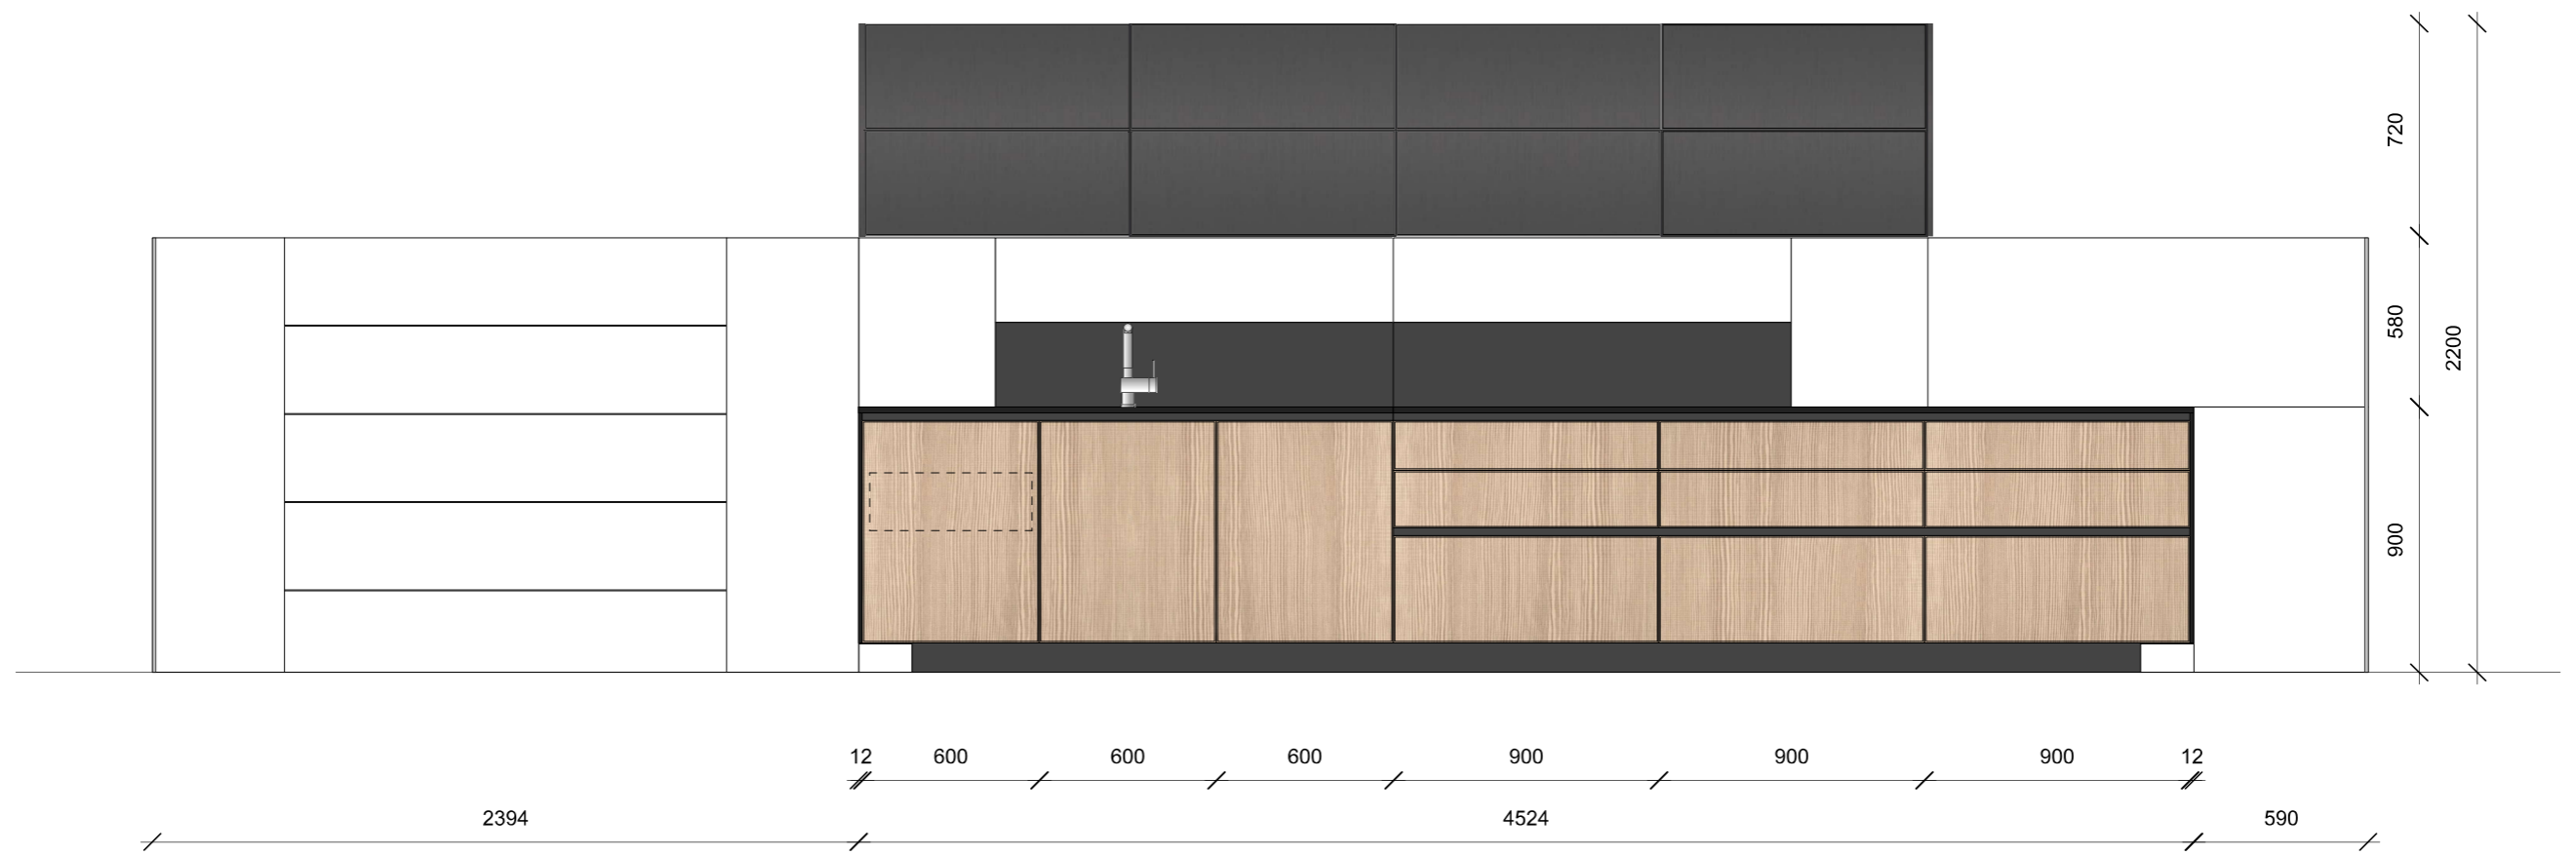

- Alea base unit in melamine larch sabbia
- Alea wall unit in silk melamine grey
- Worktop in Microblasted Nero Sand Composite
- Boiserie with Peral Grey Corian panels and stainless steel shelves

Alea base unit in melamine larch sabbia  
 Alea wall unit in silk melamine grey  
 Worktop in Microblasted Nero Sand Composite  
 Boiserie with Peral Grey Corian panels and stainless steel shelves